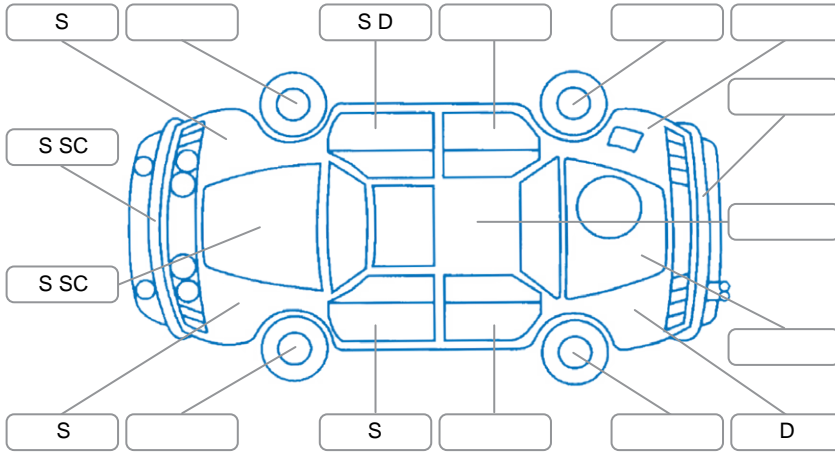

Report ID:	26,129,194	Version:	1
Created:	04 May 2026		

Make:	KIA	Model:	Sorento
Body Style:	SUV	Year:	2022
Rego No.:	PGY324	Rego Expiry:	28 Jun 2026
WoF Expiry:	14 May 2027	Odometer:	99,582 Kms
Good No.:	26129194	VIN:	KNARH81GSN5118572
Next Service:	102,000 Kms	Service History:	Yes

Key

S = Scratch R = Rust C = Crack * = Decals W = Significant scuffs
 D = Dent PT = Paint defect P = Pin dent SC = Stone Chips

Note: some defects and blemishes may not be displayed in the diagram

Body Inspection Comments