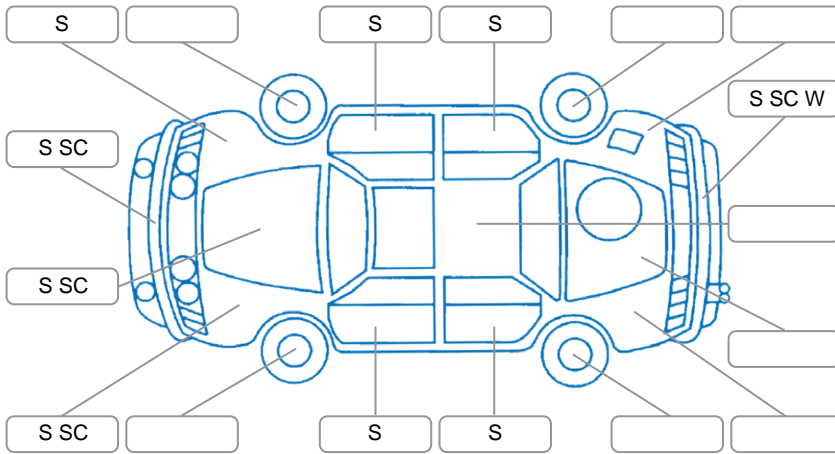

Key
 S = Scratch R = Rust C = Crack * = Decals W = Significant scuffs
 D = Dent PT = Paint defect P = Pin dent SC = Stone Chips

Note: some defects and blemishes may not be displayed in the diagram

Body Inspection Comments

Couple Knicks in front bumper

Conditions During Body Inspection Dry

Under Carriage and Under Bonnet Inspection Comments

Interior Comments

Seats:	Average
Carpets:	Average
Panels:	Average
Dashboard:	Average