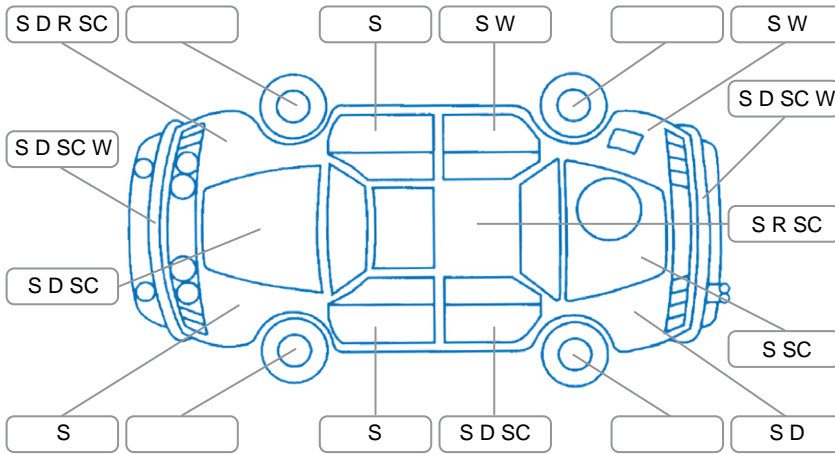

Report ID:	26,129,173	Version:	1
Created:	08 May 2026		

Make:	Toyota	Model:	Corolla
Body Style:	Hatchback	Year:	2021
Rego No.:	NGY155	Rego Expiry:	27 Jul 2026
WoF Expiry:	28 Jan 2027	Odometer:	139,831 Kms
Good No.:	26129173	VIN:	JTNK93BE803025389
Next Service:	145,000 Kms	Service History:	Yes

Key
 S = Scratch R = Rust C = Crack * = Decals W = Significant scuffs
 D = Dent PT = Paint defect P = Pin dent SC = Stone Chips

Note: some defects and blemishes may not be displayed in the diagram

Body Inspection Comments