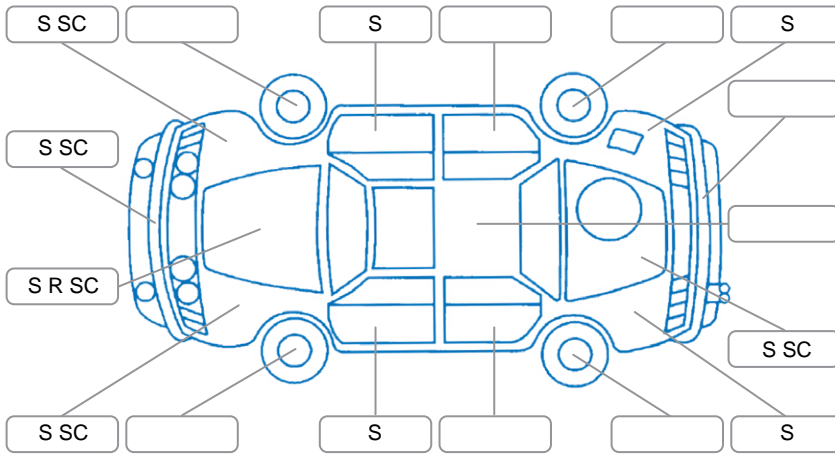

Report ID:	26,129,125	Version:	2
Created:	06 May 2026		

Make:	Honda	Model:	CR-Z
Body Style:	Hatchback	Year:	2010
Rego No.:	QHG754	Rego Expiry:	24 Aug 2026
WoF Expiry:	15 Sep 2026	Odometer:	105,908 Kms
Good No.:	26129125	VIN:	7AT08GCLX23018581
Next Service:		Service History:	No

Key

S = Scratch R = Rust C = Crack * = Decals W = Significant scuffs
 D = Dent PT = Paint defect P = Pin dent SC = Stone Chips

Note: some defects and blemishes may not be displayed in the diagram

Body Inspection Comments

Tire inflation device incomplete

Conditions During Body Inspection

Dry

Under Carriage and Under Bonnet Inspection Comments

Oil approximately 1/2

Interior Comments

Seats: marks, drivers worn

Carpets: Average