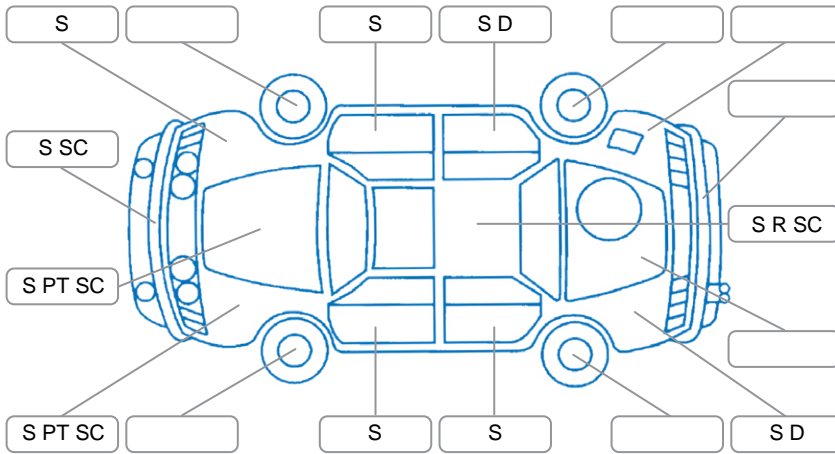

Report ID:	26,129,102	Version:	1
Created:	29 Apr 2026		

Make:	Mazda	Model:	Mazda3
Body Style:	Hatchback	Year:	2016
Rego No.:	JWU910	Rego Expiry:	31 Oct 2026
WoF Expiry:	12 Sep 2026	Odometer:	214,290 Kms
Good No.:	26129102	VIN:	JM0BM547810223463
Next Service:	219,000 Kms	Service History:	Yes

Key

S = Scratch R = Rust C = Crack * = Decals W = Significant scuffs
 D = Dent PT = Paint defect P = Pin dent SC = Stone Chips

Note: some defects and blemishes may not be displayed in the diagram

Body Inspection Comments