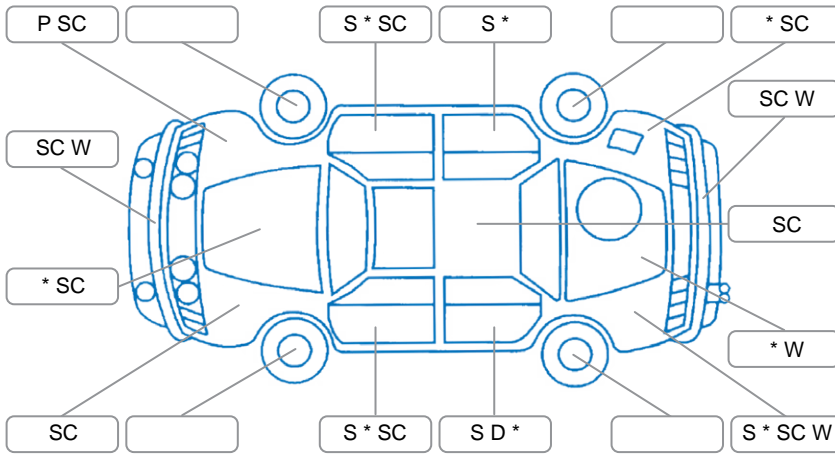

Report ID:	26,129,059	Version:	3
Created:	04 May 2026		

Make:	Toyota	Model:	Hilux
Body Style:	Utility	Year:	2021
Rego No.:	NHK521	Rego Expiry:	18 Aug 2026
WoF Expiry:	15 May 2027	Odometer:	138,129 Kms
Good No.:	26129059	VIN:	MR0JA3DDX00347577
Next Service:	141,000 Kms	Service History:	Yes

Key

S = Scratch R = Rust C = Crack * = Decals W = Significant scuffs
 D = Dent PT = Paint defect P = Pin dent SC = Stone Chips

Note: some defects and blemishes may not be displayed in the diagram

Body Inspection Comments