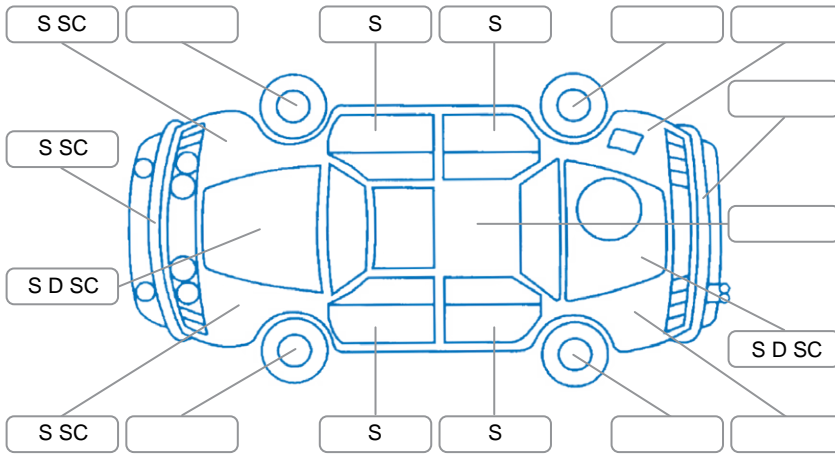

Report ID:	26,129,044	Version:	5
Created:	06 May 2026		

Make:	Mazda	Model:	Bt-50
Body Style:	Utility	Year:	2018
Rego No.:	LSH907	Rego Expiry:	09 Oct 2026
WoF Expiry:	14 May 2027	Odometer:	285,750 Kms
Good No.:	26129044	VIN:	MMOUR0YG100853589
Next Service:	290,000 Kms	Service History:	Yes

Key

S = Scratch R = Rust C = Crack * = Decals W = Significant scuffs
 D = Dent PT = Paint defect P = Pin dent SC = Stone Chips

Note: some defects and blemishes may not be displayed in the diagram

Body Inspection Comments