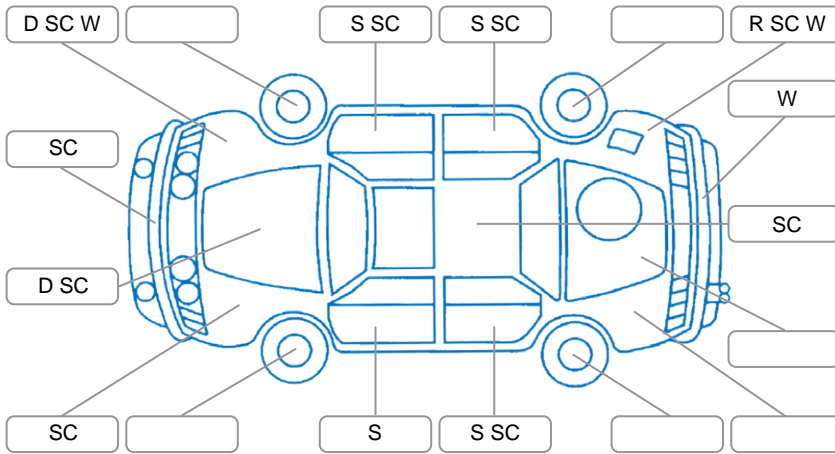

Report ID:	26,129,037	Version:	2
Created:	12 May 2026		

Make:	Nissan	Model:	Navara
Body Style:	Utility	Year:	2019
Rego No.:	MBA243	Rego Expiry:	25 Jun 2026
WoF Expiry:	08 Mar 2027	Odometer:	167,457 Kms
Good No.:	26129037	VIN:	MNTCB2D23A0014349
Next Service:	170,000 Kms	Service History:	Yes

**Key**  
 S = Scratch    R = Rust    C = Crack    \* = Decals    W = Significant scuffs  
 D = Dent    PT = Paint defect    P = Pin dent    SC = Stone Chips

Note: some defects and blemishes may not be displayed in the diagram