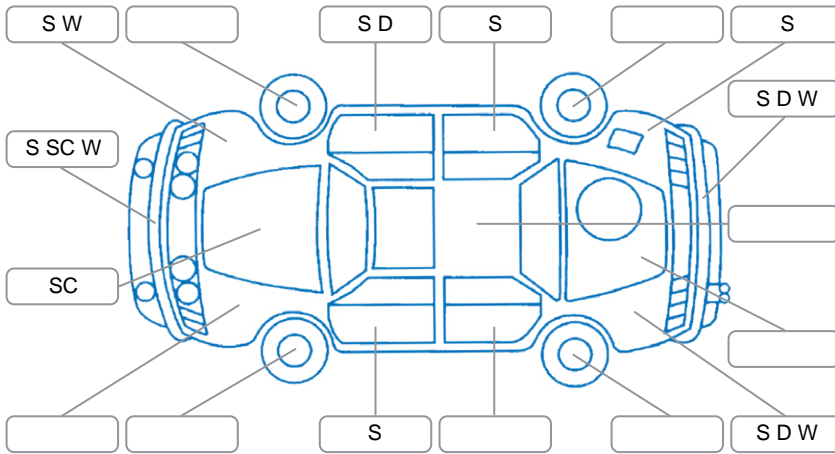

Report ID:	26,129,016	Version:	1
Created:	24 Apr 2026		

Make:	Mitsubishi	Model:	Pajero Sport
Body Style:	SUV	Year:	2020
Rego No.:	NEM921	Rego Expiry:	22 Nov 2026
WoF Expiry:	23 Dec 2026	Odometer:	148,653 Kms
Good No.:	26129016	VIN:	MMAGUKS10LH004896
Next Service:	150,000 Kms	Service History:	Yes

### Key

S = Scratch    R = Rust    C = Crack    \* = Decals    W = Significant scuffs  
 D = Dent    PT = Paint defect    P = Pin dent    SC = Stone Chips

Note: some defects and blemishes may not be displayed in the diagram

### Body Inspection Comments

Front and rear bumper poor fitment.

Conditions During Body Inspection    Dry