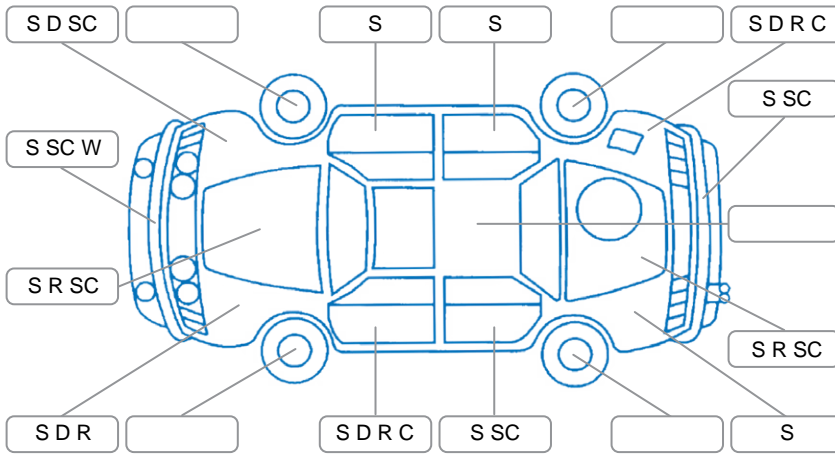

Report ID:	26,129,000	Version:	2
Created:	30 Apr 2026		

Make:	Mitsubishi	Model:	Triton
Body Style:	Utility	Year:	2019
Rego No.:	MKA955	Rego Expiry:	25 May 2026
WoF Expiry:	07 Oct 2026	Odometer:	217,514 Kms
Good No.:	26129000	VIN:	MMAJLKL10KH018345
Next Service:	225,000 Kms	Service History:	Yes

Key
 S = Scratch R = Rust C = Crack * = Decals W = Significant scuffs
 D = Dent PT = Paint defect P = Pin dent SC = Stone Chips

Note: some defects and blemishes may not be displayed in the diagram

Body Inspection Comments