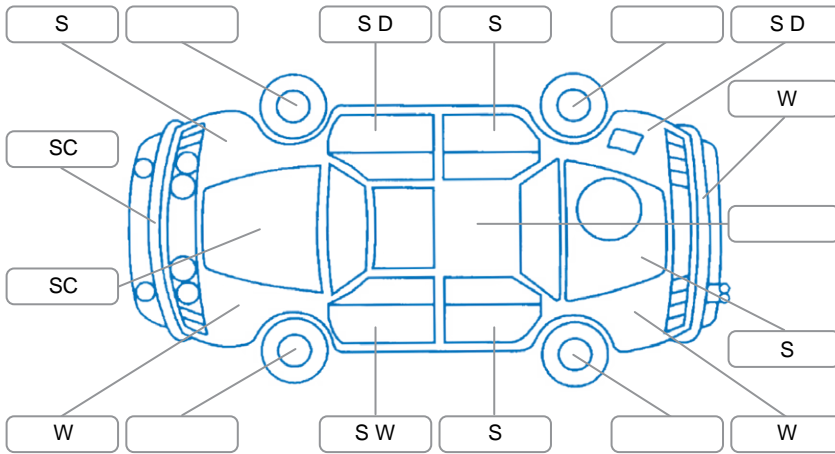

Report ID:	26,128,991	Version:	2
Created:	05 May 2026		

Make:	KIA	Model:	Sorento
Body Style:	SUV	Year:	2022
Rego No.:	PJE974	Rego Expiry:	28 Jun 2026
WoF Expiry:	06 May 2027	Odometer:	86,568 Kms
Good No.:	26128991	VIN:	KNARH81GSN5110432
Next Service:	85,000 Kms	Service History:	No

### Key

S = Scratch    R = Rust    C = Crack    \* = Decals    W = Significant scuffs  
 D = Dent    PT = Paint defect    P = Pin dent    SC = Stone Chips

Note: some defects and blemishes may not be displayed in the diagram