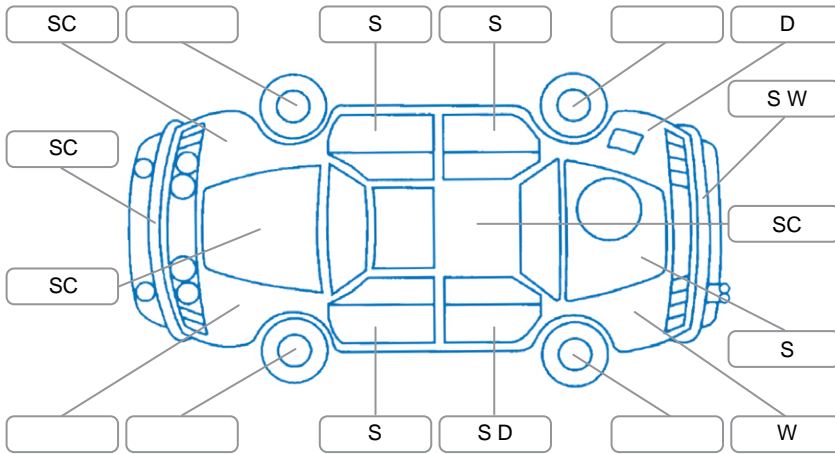

Report ID:	26,128,970	Version:	2
Created:	24 Apr 2026		

Make:	MG	Model:	ZS
Body Style:	Wagon	Year:	2023
Rego No.:	PWR411	Rego Expiry:	17 Oct 2026
WoF Expiry:	14 Apr 2027	Odometer:	49,260 Kms
Good No.:	26128970	VIN:	LSJW74094PZ145803
Next Service:	75,000 Kms	Service History:	Yes

Key

S = Scratch R = Rust C = Crack * = Decals W = Significant scuffs
 D = Dent PT = Paint defect P = Pin dent SC = Stone Chips

Note: some defects and blemishes may not be displayed in the diagram

Body Inspection Comments