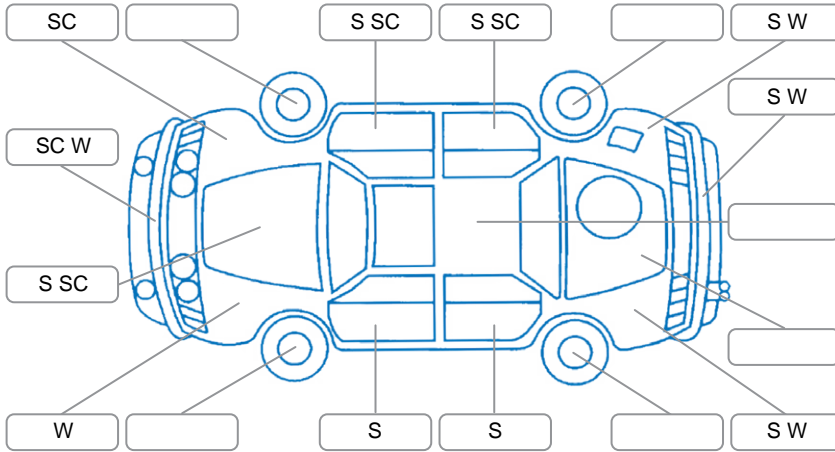

Report ID:	26,128,936	Version:	2
Created:	04 Jun 2026		

Make:	KIA	Model:	Sorento
Body Style:	SUV	Year:	2022
Rego No.:	PHZ206	Rego Expiry:	26 Jun 2026
WoF Expiry:	04 May 2027	Odometer:	126,871 Kms
Good No.:	26128936	VIN:	KNARH81GSN5118575
Next Service:	133,000 Kms	Service History:	Yes

Key

S = Scratch R = Rust C = Crack * = Decals W = Significant scuffs
 D = Dent PT = Paint defect P = Pin dent SC = Stone Chips

Note: some defects and blemishes may not be displayed in the diagram

Body Inspection Comments

Windscreen has stone chip.
 Has fresh VTNZ WOF

Conditions During Body Inspection Dry

Under Carriage and Under Bonnet Inspection Comments

Interior Comments

Seats: Average
 Carpets: Average
 Panels: scuffs.
 Dashboard: scuffs on glovebox.