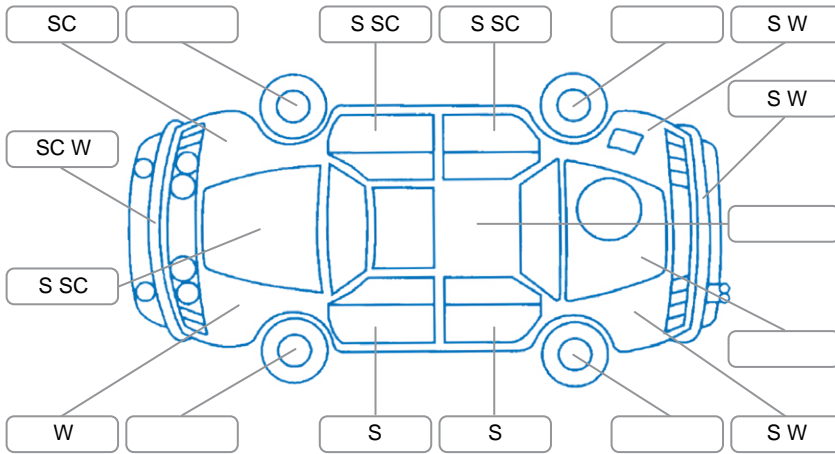

Report ID:	26,128,936	Version:	1
Created:	21 Apr 2026		

Make:	KIA	Model:	Sorento
Body Style:	SUV	Year:	2022
Rego No.:	PHZ206	Rego Expiry:	26 Jun 2026
WoF Expiry:	17 Jun 2026	Odometer:	126,871 Kms
Good No.:	26128936	VIN:	KNARH81GSN5118575
Next Service:	133,000 Kms	Service History:	Yes

Key

S = Scratch R = Rust C = Crack * = Decals W = Significant scuffs
 D = Dent PT = Paint defect P = Pin dent SC = Stone Chips

Note: some defects and blemishes may not be displayed in the diagram

Body Inspection Comments

Windscreen has stone chip.

Conditions During Body Inspection

Dry

Under Carriage and Under Bonnet Inspection Comments

Battery passed.

Interior Comments

Seats: Average

Carpets: Average