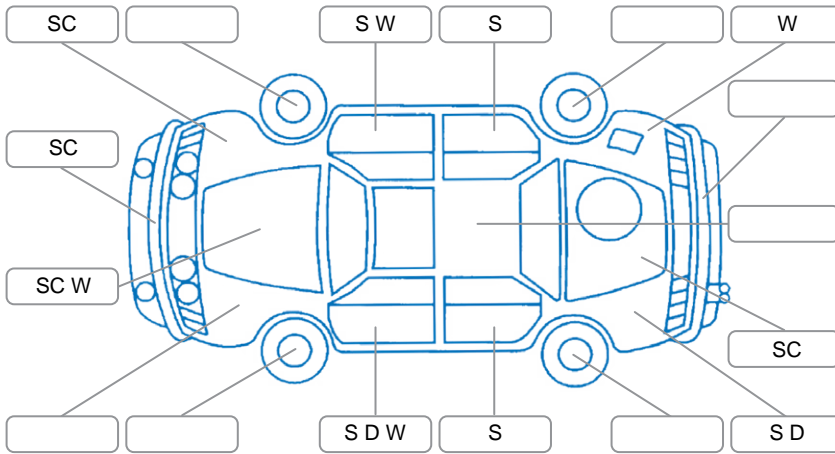

Report ID:	26,128,927	Version:	1
Created:	21 Apr 2026		

Make:	KIA	Model:	Sorento
Body Style:	SUV	Year:	2022
Rego No.:	PHB125	Rego Expiry:	08 Jun 2026
WoF Expiry:	04 May 2027	Odometer:	71,453 Kms
Good No.:	26128927	VIN:	KNARH81GSN5110401
Next Service:	80,000 Kms	Service History:	Yes

Key
 S = Scratch R = Rust C = Crack * = Decals W = Significant scuffs
 D = Dent PT = Paint defect P = Pin dent SC = Stone Chips

Note: some defects and blemishes may not be displayed in the diagram

Body Inspection Comments