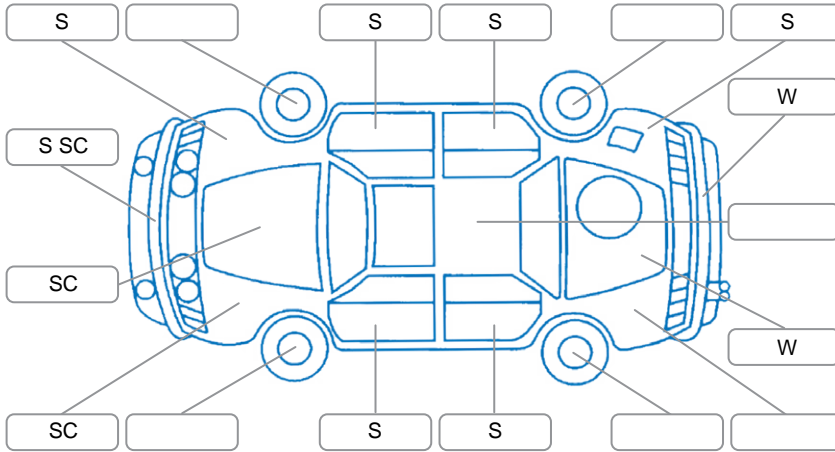

Report ID:	26,128,904	Version:	1
Created:	21 Apr 2026		

Make:	Mitsubishi	Model:	Eclipse Cross
Body Style:	SUV	Year:	2023
Rego No.:	PSG652	Rego Expiry:	16 Jun 2026
WoF Expiry:	17 Apr 2027	Odometer:	31,468 Kms
Good No.:	26128904	VIN:	JMFXDGL3WPZ000925
Next Service:	37,000 Kms	Service History:	Yes

### Key

S = Scratch    R = Rust    C = Crack    \* = Decals    W = Significant scuffs  
 D = Dent    PT = Paint defect    P = Pin dent    SC = Stone Chips

Note: some defects and blemishes may not be displayed in the diagram