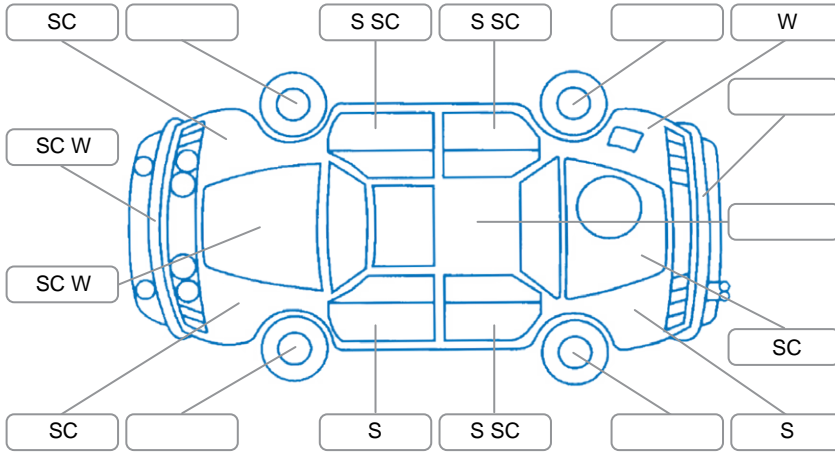

Report ID:	26,128,887	Version:	3
Created:	21 Apr 2026		

Make:	Toyota	Model:	Rav4
Body Style:	SUV	Year:	2022
Rego No.:	PFN317	Rego Expiry:	23 May 2026
WoF Expiry:	05 May 2027	Odometer:	152,184 Kms
Good No.:	26128887	VIN:	JTMR13FV80D087387
Next Service:	158,183 Kms	Service History:	Yes

Key

S = Scratch R = Rust C = Crack * = Decals W = Significant scuffs
 D = Dent PT = Paint defect P = Pin dent SC = Stone Chips

Note: some defects and blemishes may not be displayed in the diagram

Body Inspection Comments

Front bumper poor fit.

Conditions During Body Inspection

Dry

Under Carriage and Under Bonnet Inspection Comments

Battery passed.

Interior Comments

Seats:	Average
Carpets:	Average
Panels:	Average
Dashboard:	Average