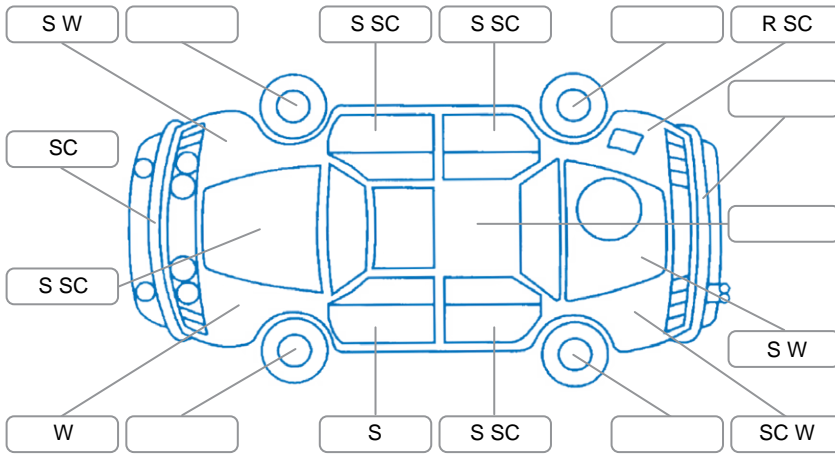

Report ID:	26,128,873	Version:	2
Created:	20 Apr 2026		

Make:	Ford	Model:	Ranger
Body Style:	Utility	Year:	2021
Rego No.:	NKF608	Rego Expiry:	21 Jun 2026
WoF Expiry:	27 Mar 2027	Odometer:	151,482 Kms
Good No.:	26128873	VIN:	MPBUMFF60MX321209
Next Service:	159,000 Kms	Service History:	Yes

Key
 S = Scratch R = Rust C = Crack * = Decals W = Significant scuffs
 D = Dent PT = Paint defect P = Pin dent SC = Stone Chips

Note: some defects and blemishes may not be displayed in the diagram

Body Inspection Comments

Key for canopy provided, on key ring.
 Left canopy door has a part of the front latch missing.
 Dent on LR inner door sill.

Conditions During Body Inspection Dry

Under Carriage and Under Bonnet Inspection Comments