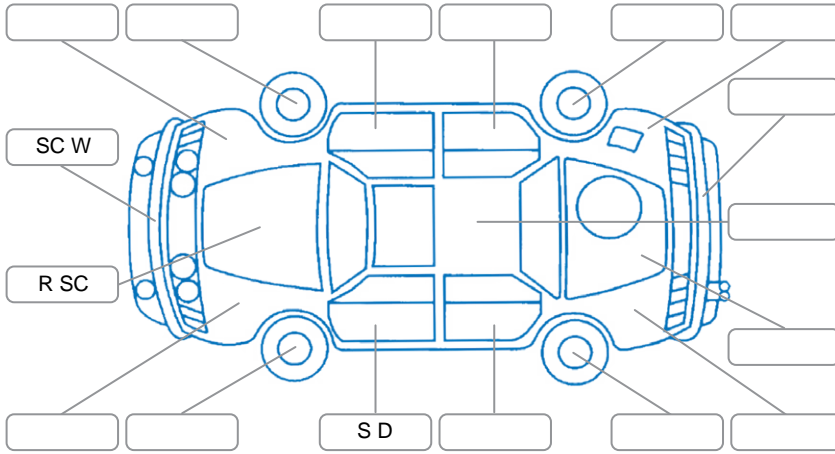

Report ID:	26,128,841	Version:	1
Created:	13 Apr 2026		

Make:	GWM	Model:	Haval H6
Body Style:	SUV	Year:	2024
Rego No.:	QJZ722	Rego Expiry:	08 Jul 2026
WoF Expiry:	09 Jan 2027	Odometer:	38,113 Kms
Good No.:	26128841	VIN:	LGWEF6A52PH946038
Next Service:	40,000 Kms	Service History:	Yes

Key

S = Scratch R = Rust C = Crack * = Decals W = Significant scuffs
 D = Dent PT = Paint defect P = Pin dent SC = Stone Chips

Note: some defects and blemishes may not be displayed in the diagram

Body Inspection Comments