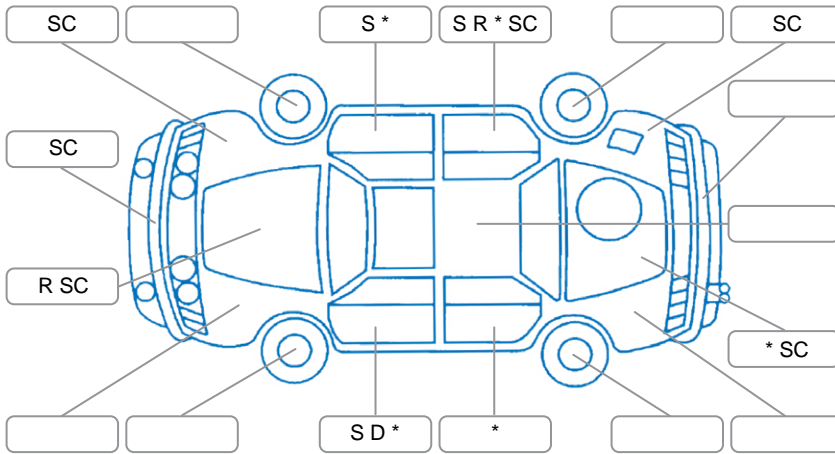

Report ID:	26,128,763	Version:	2
Created:	14 Apr 2026		

Make:	Mazda	Model:	Bt-50
Body Style:	Utility	Year:	2022
Rego No.:	PME617	Rego Expiry:	23 May 2026
WoF Expiry:	03 Dec 2026	Odometer:	109,214 Kms
Good No.:	26128763	VIN:	MP2TFS40JNT028842
Next Service:	121,122 Kms	Service History:	Yes

Key

S = Scratch R = Rust C = Crack * = Decals W = Significant scuffs
 D = Dent PT = Paint defect P = Pin dent SC = Stone Chips

Note: some defects and blemishes may not be displayed in the diagram

Body Inspection Comments

Key for tray top not provided.

Conditions During Body Inspection

Dry

Under Carriage and Under Bonnet Inspection Comments

Interior Comments

Seats:	Average
Carpets:	drivers footrest ware.
Panels:	scuffs.
Dashboard:	scuffs on glovebox.