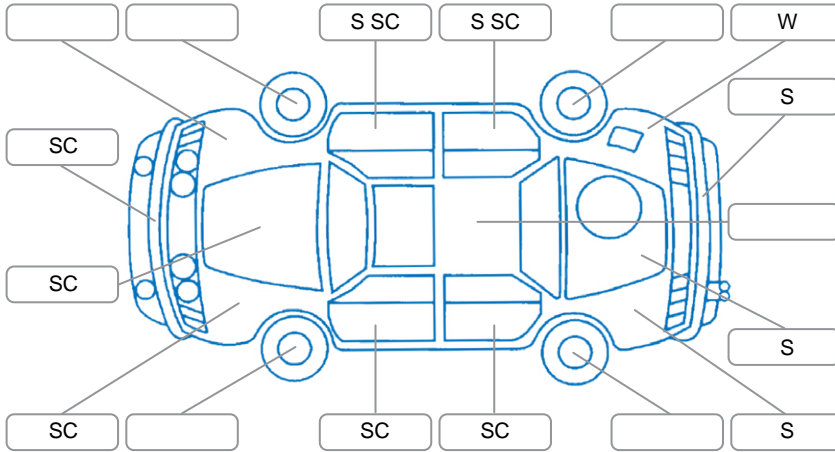

Report ID:	26,128,759	Version:	2
Created:	15 May 2026		

Make:	Volkswagen	Model:	Touareg
Body Style:	SUV	Year:	2020
Rego No.:	MSC683	Rego Expiry:	03 May 2026
WoF Expiry:	27 Mar 2027	Odometer:	115,745 Kms
Good No.:	26128759	VIN:	WVGZZZCRZLD018140
Next Service:	125,300 Kms	Service History:	Yes

Key

S = Scratch R = Rust C = Crack * = Decals W = Significant scuffs
 D = Dent PT = Paint defect P = Pin dent SC = Stone Chips

Note: some defects and blemishes may not be displayed in the diagram

Body Inspection Comments

Conditions During Body Inspection: Wet

Under Carriage and Under Bonnet Inspection Comments

Front brakes below 3mm.

Interior Comments

Seats:	Average
Carpets:	Average
Panels:	Average
Dashboard:	Average

General Comments