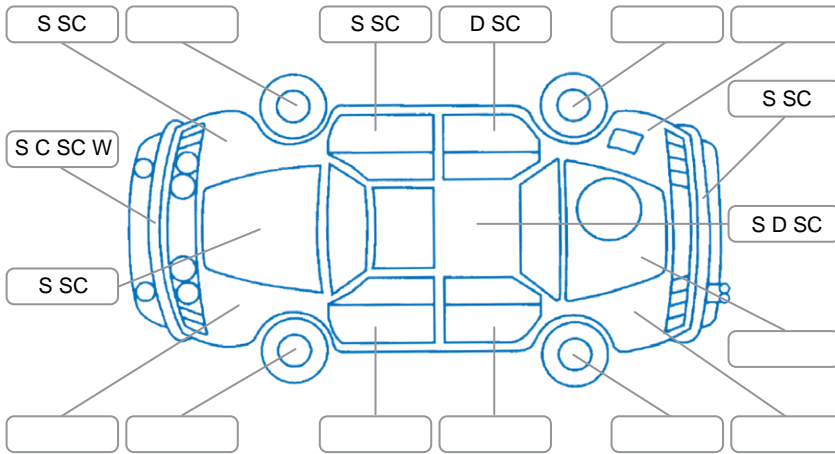

Report ID:	26,128,684	Version:	1
Created:	02 Apr 2026		

Make:	Toyota	Model:	Aqua
Body Style:	Hatchback	Year:	2014
Rego No.:	QHA310	Rego Expiry:	20 May 2026
WoF Expiry:	22 Nov 2026	Odometer:	116,708 Kms
Good No.:	26128684	VIN:	7AT0H65YX23382269
Next Service:	117,000 Kms	Service History:	Yes

Key

S = Scratch R = Rust C = Crack * = Decals W = Significant scuffs
 D = Dent PT = Paint defect P = Pin dent SC = Stone Chips

Note: some defects and blemishes may not be displayed in the diagram

Body Inspection Comments