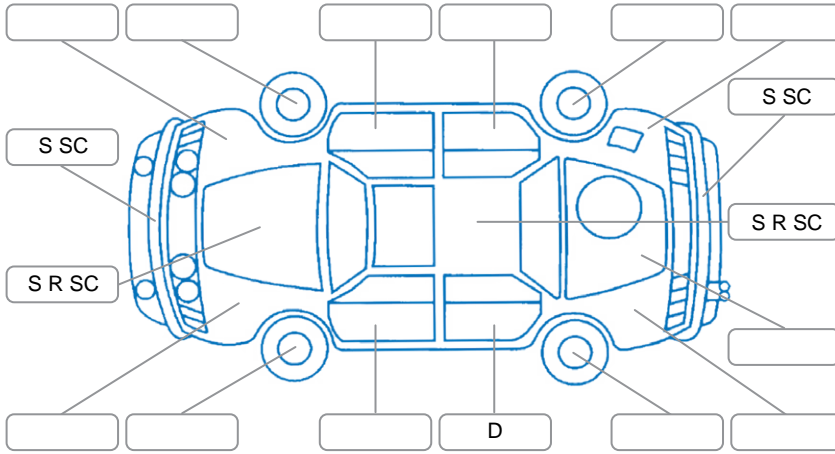

Key

S = Scratch R = Rust C = Crack * = Decals W = Significant scuffs
 D = Dent PT = Paint defect P = Pin dent SC = Stone Chips

Note: some defects and blemishes may not be displayed in the diagram

Body Inspection Comments

Stone chips front screen.
 Lichen on roof.
 Remains of aerial and potential gps sensor

Conditions During Body Inspection Dry

Under Carriage and Under Bonnet Inspection Comments

Battery passed

Interior Comments