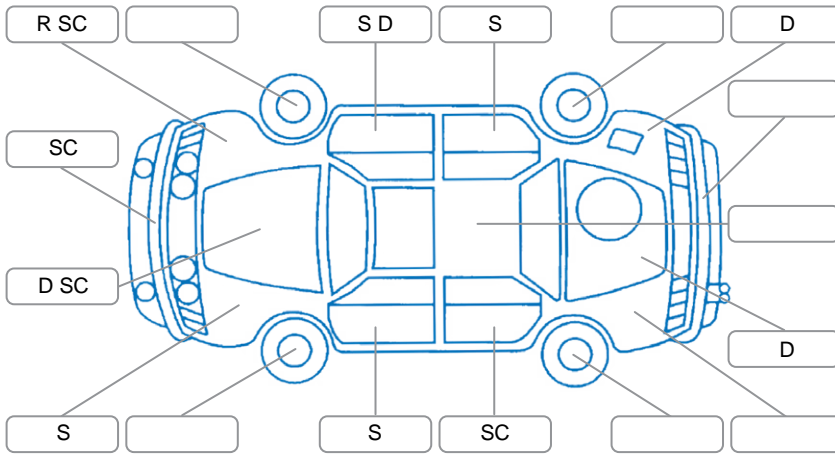

Make:	Mazda	Model:	Bt-50
Body Style:	Utility	Year:	2018
Rego No.:	LQJ437	Rego Expiry:	06 Sep 2026
WoF Expiry:	04 May 2027	Odometer:	194,482 Kms
Good No.:	26128609	VIN:	MMOUR0YG100821676
Next Service:	205,000 Kms	Service History:	Yes

**Key**  
 S = Scratch    R = Rust    C = Crack    \* = Decals    W = Significant scuffs  
 D = Dent    PT = Paint defect    P = Pin dent    SC = Stone Chips

Note: some defects and blemishes may not be displayed in the diagram