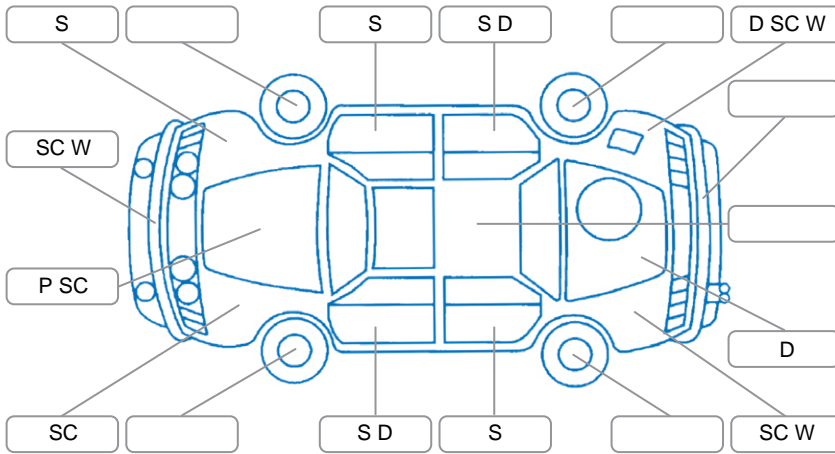

Report ID:	26,128,595	Version:	2
Created:	17 Apr 2026		

Make:	Mazda	Model:	Bt-50
Body Style:	Utility	Year:	2018
Rego No.:	LQJ438	Rego Expiry:	06 Sep 2026
WoF Expiry:	30 Apr 2027	Odometer:	318,055 Kms
Good No.:	26128595	VIN:	MMOUR0YG100821677
Next Service:	327,633 Kms	Service History:	Yes

Key

S = Scratch R = Rust C = Crack * = Decals W = Significant scuffs
 D = Dent PT = Paint defect P = Pin dent SC = Stone Chips

Note: some defects and blemishes may not be displayed in the diagram

Body Inspection Comments

Keys for canopy provided on key ring. Front bumper poor fit. Paint worn on drivers and LF door sill. Fuel cap broken.

Conditions During Body Inspection	Dry
-----------------------------------	-----

Under Carriage and Under Bonnet Inspection Comments