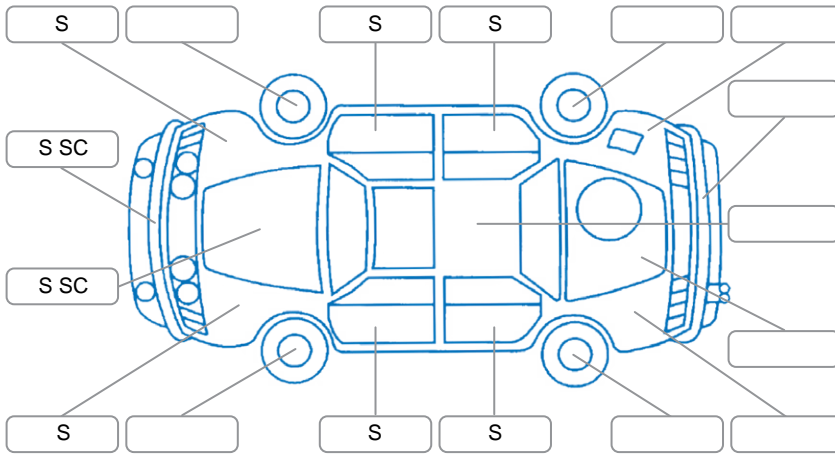

Report ID:	26,128,582	Version:	4
Created:	08 May 2026		

Make:	Ford	Model:	Ranger
Body Style:	Utility	Year:	2024
Rego No.:	QNG964	Rego Expiry:	16 Apr 2026
WoF Expiry:	17 Apr 2027	Odometer:	49,466 Kms
Good No.:	26128582	VIN:	MPBCMFE60PX531073
Next Service:	59,466 Kms	Service History:	Yes

Key
 S = Scratch R = Rust C = Crack * = Decals W = Significant scuffs
 D = Dent PT = Paint defect P = Pin dent SC = Stone Chips

Note: some defects and blemishes may not be displayed in the diagram

Body Inspection Comments