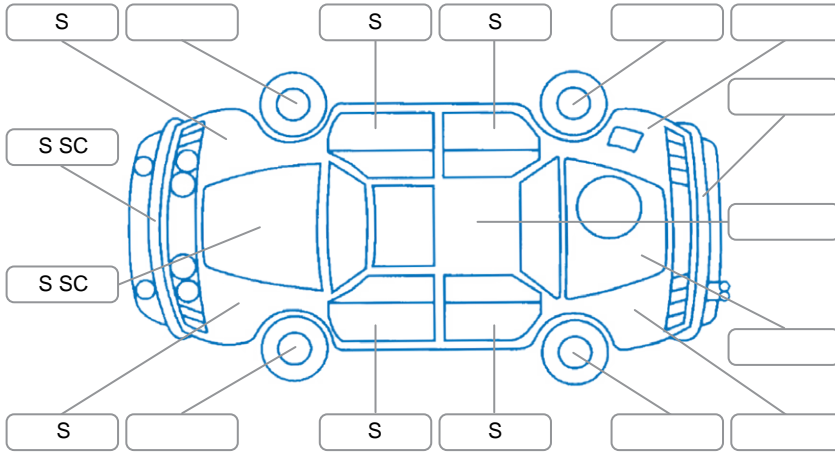

Report ID:	26,128,582	Version:	2
Created:	30 Apr 2026		

Make:	Ford	Model:	Ranger
Body Style:	Utility	Year:	2024
Rego No.:	QNG964	Rego Expiry:	16 Apr 2026
WoF Expiry:	17 Apr 2027	Odometer:	49,466 Kms
Good No.:	26128582	VIN:	MPBCMFE60PX531073
Next Service:	overdue	Service History:	Yes

Key

S = Scratch R = Rust C = Crack * = Decals W = Significant scuffs
 D = Dent PT = Paint defect P = Pin dent SC = Stone Chips

Note: some defects and blemishes may not be displayed in the diagram

Body Inspection Comments