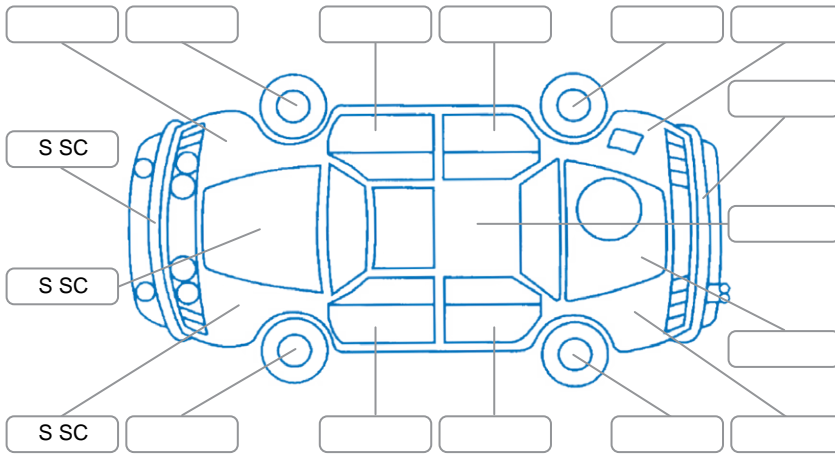

Report ID:	26,128,576	Version:	2
Created:	21 Apr 2026		

Make:	Toyota	Model:	Rav4
Body Style:	SUV	Year:	2022
Rego No.:	PGD78	Rego Expiry:	12 May 2026
WoF Expiry:	30 Apr 2027	Odometer:	100,789 Kms
Good No.:	26128576	VIN:	JTMBW3FV10D144953
Next Service:	105,000 Kms	Service History:	Yes

Key
 S = Scratch R = Rust C = Crack * = Decals W = Significant scuffs
 D = Dent PT = Paint defect P = Pin dent SC = Stone Chips

Note: some defects and blemishes may not be displayed in the diagram

Body Inspection Comments

Cva chips

Conditions During Body Inspection	Wet
-----------------------------------	-----

Under Carriage and Under Bonnet Inspection Comments

Interior Comments

Seats:	marks
Carpets:	Average
Panels:	Average
Dashboard:	Average