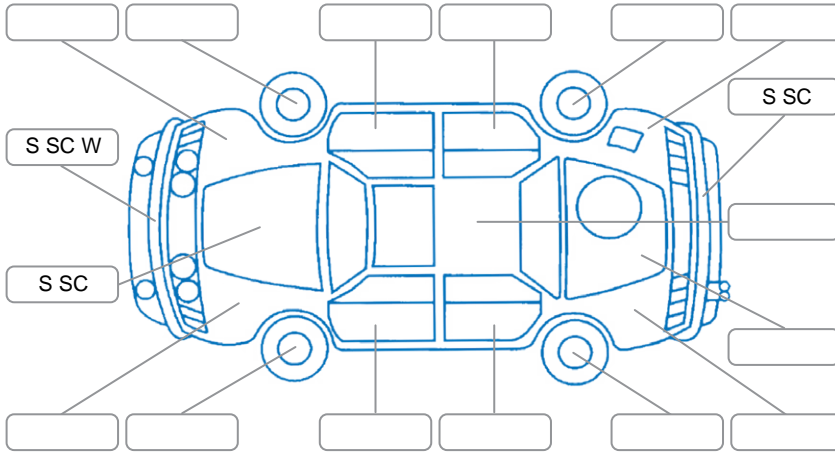

Report ID:	26,128,553	Version:	3
Created:	13 Apr 2026		

Make:	Hyundai	Model:	I30
Body Style:	Hatchback	Year:	2019
Rego No.:	MDB370	Rego Expiry:	23 May 2026
WoF Expiry:	21 Apr 2027	Odometer:	72,387 Kms
Good No.:	26128553	VIN:	TMAH3515MKJ101938
Next Service:	81,000 Kms	Service History:	Yes

Key

S = Scratch R = Rust C = Crack * = Decals W = Significant scuffs
 D = Dent PT = Paint defect P = Pin dent SC = Stone Chips

Note: some defects and blemishes may not be displayed in the diagram

Body Inspection Comments