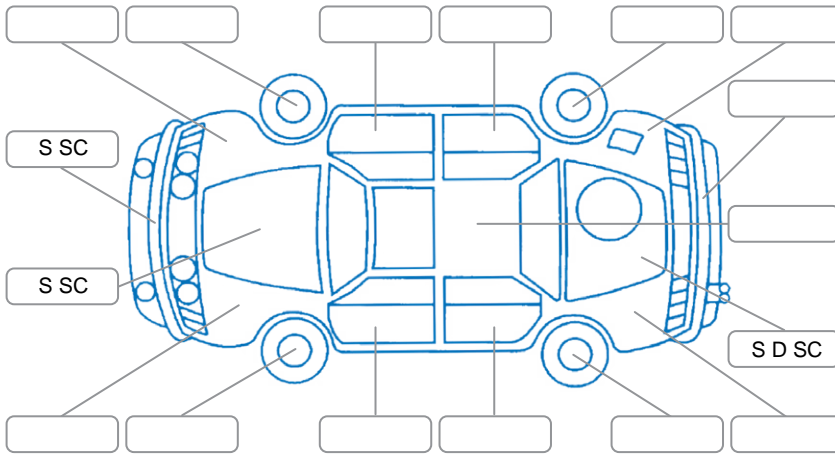

Report ID:	26,128,511	Version:	3
Created:	01 May 2026		

Make:	Ford	Model:	Ranger
Body Style:	Utility	Year:	2021
Rego No.:	NKQ143	Rego Expiry:	06 Oct 2026
WoF Expiry:	27 Mar 2027	Odometer:	161,678 Kms
Good No.:	26128511	VIN:	MPBUMFF60MX327005
Next Service:	165,000 Kms	Service History:	Yes

Key
 S = Scratch R = Rust C = Crack * = Decals W = Significant scuffs
 D = Dent PT = Paint defect P = Pin dent SC = Stone Chips

Note: some defects and blemishes may not be displayed in the diagram

Body Inspection Comments

Deck lid damaged.
 Rear bumper poor fit.
 Dented rhs B and C pillar

Conditions During Body Inspection Dry

Under Carriage and Under Bonnet Inspection Comments

Battery passed

Interior Comments

Seats:	marks
Carpets:	Average
Panels:	Average
Dashboard:	Average