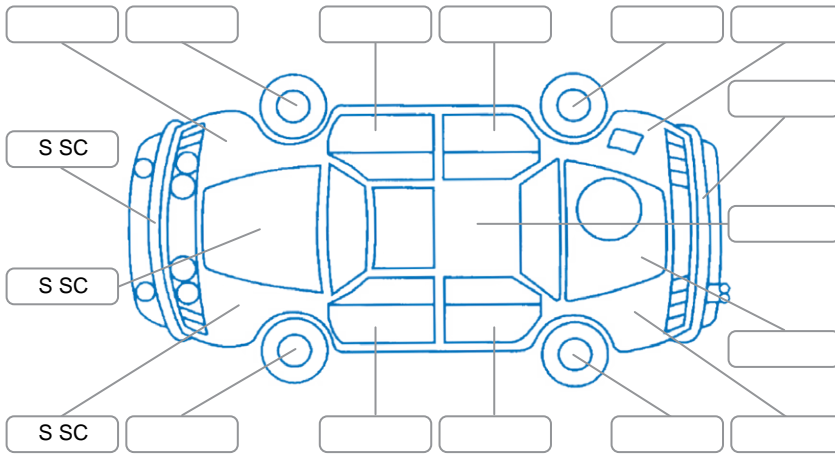

Key
 S = Scratch R = Rust C = Crack * = Decals W = Significant scuffs
 D = Dent PT = Paint defect P = Pin dent SC = Stone Chips

Note: some defects and blemishes may not be displayed in the diagram

Body Inspection Comments

Stone chips with cracks in cva and other places

Conditions During Body Inspection Dry

Under Carriage and Under Bonnet Inspection Comments

Front and rear brake pads 3mm.
 Oil on minimum

Interior Comments

Seats:	Average
Carpets:	Average
Panels:	Average
Dashboard:	Average