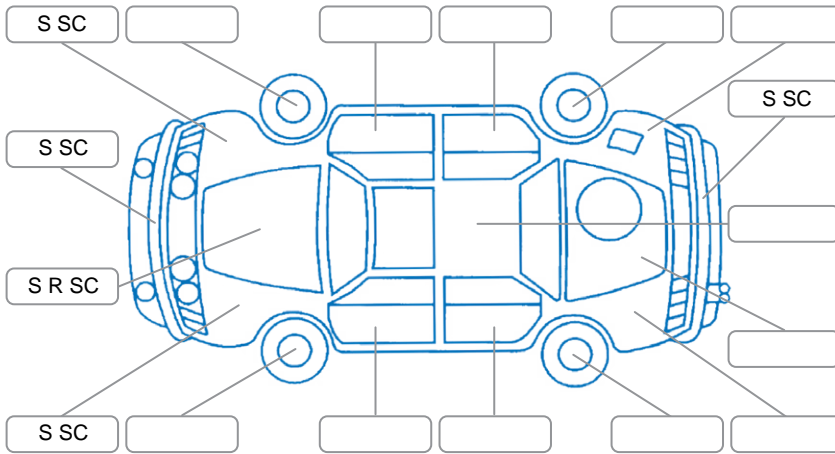

Key

S = Scratch R = Rust C = Crack * = Decals W = Significant scuffs
 D = Dent PT = Paint defect P = Pin dent SC = Stone Chips

Note: some defects and blemishes may not be displayed in the diagram

Body Inspection Comments

Decal outlines are visible.

Conditions During Body Inspection

Dry

Under Carriage and Under Bonnet Inspection Comments

Rear brake pads 3mm

Interior Comments

Seats:	Average
Carpets:	Average
Panels:	Average
Dashboard:	Average