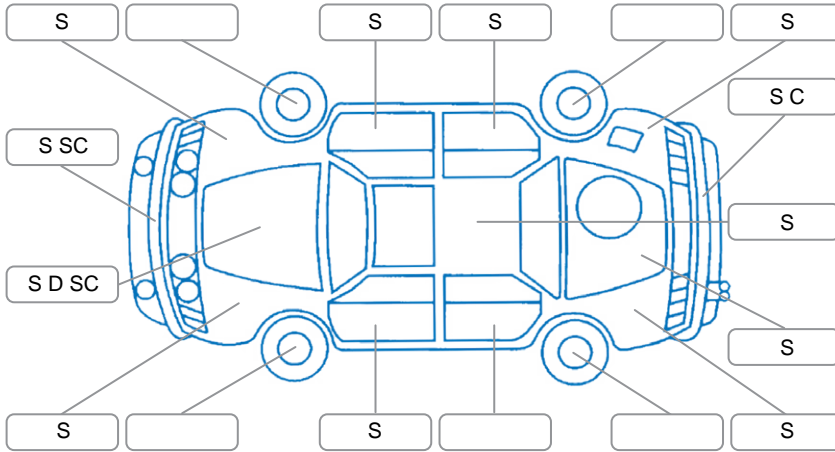

Report ID:	26,128,467	Version:	3
Created:	15 Apr 2026		

Make:	Subaru	Model:	Legacy
Body Style:	Wagon	Year:	2011
Rego No.:	RBJ62	Rego Expiry:	24 Feb 2026
WoF Expiry:	01 Apr 2027	Odometer:	139,149 Kms
Good No.:	26128467	VIN:	7AT0GF0BX24058188
Next Service:		Service History:	No

### Key

S = Scratch    R = Rust    C = Crack    \* = Decals    W = Significant scuffs  
 D = Dent    PT = Paint defect    P = Pin dent    SC = Stone Chips

Note: some defects and blemishes may not be displayed in the diagram