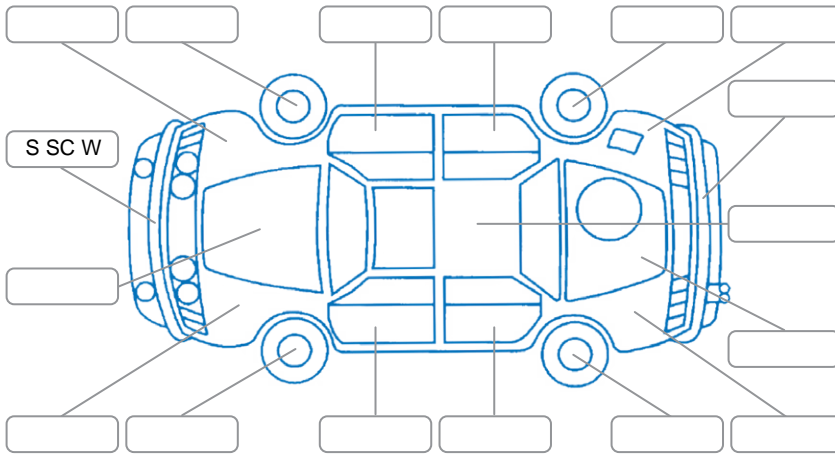

Report ID:	26,128,451	Version:	2
Created:	21 Apr 2026		

Make:	Toyota	Model:	Rav4
Body Style:	SUV	Year:	2022
Rego No.:	PGD64	Rego Expiry:	08 Aug 2026
WoF Expiry:	04 May 2027	Odometer:	68,326 Kms
Good No.:	26128451	VIN:	JTMBW3FV90D144893
Next Service:	72,000 Kms	Service History:	Yes

Key
 S = Scratch R = Rust C = Crack * = Decals W = Significant scuffs
 D = Dent PT = Paint defect P = Pin dent SC = Stone Chips

Note: some defects and blemishes may not be displayed in the diagram

Body Inspection Comments

Front bumper poor fit.
 Stone chips with cracks in front screen

Conditions During Body Inspection Dry

Under Carriage and Under Bonnet Inspection Comments

Interior Comments

Seats:	Average
Carpets:	Average
Panels:	Average
Dashboard:	Average