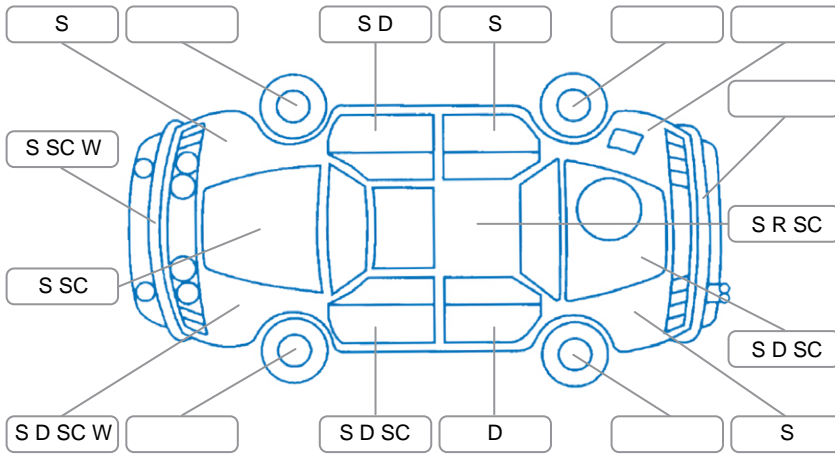

Report ID:	26,128,433	Version:	4
Created:	16 Apr 2026		

Make:	Ford	Model:	Ranger
Body Style:	Utility	Year:	2020
Rego No.:	MYL224	Rego Expiry:	24 Jun 2026
WoF Expiry:	12 Jul 2026	Odometer:	97,242 Kms
Good No.:	26128433	VIN:	MPBUMFF80LX277620
Next Service:		Service History:	No

Key

S = Scratch R = Rust C = Crack * = Decals W = Significant scuffs
 D = Dent PT = Paint defect P = Pin dent SC = Stone Chips

Note: some defects and blemishes may not be displayed in the diagram

Body Inspection Comments