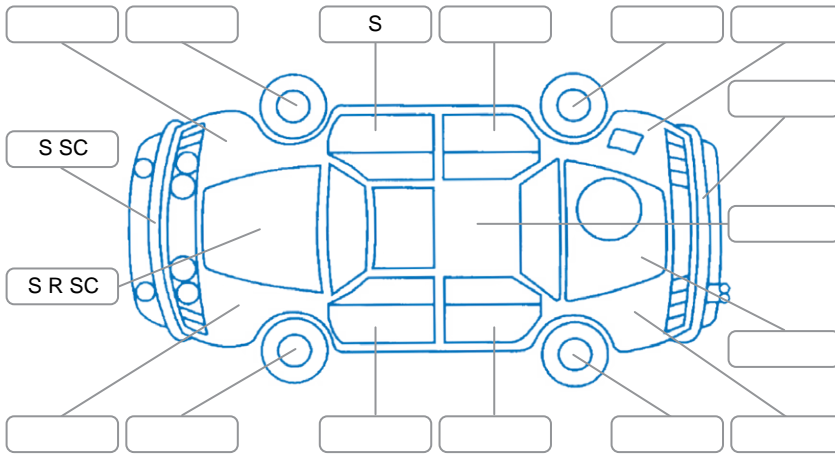

Report ID:	26,128,422	Version:	3
Created:	09 Apr 2026		

Make:	Ford	Model:	Ranger
Body Style:	Utility	Year:	2023
Rego No.:	PUW212	Rego Expiry:	21 Mar 2026
WoF Expiry:	22 Mar 2027	Odometer:	102,236 Kms
Good No.:	26128422	VIN:	MPBCMFF60PX469963
Next Service:	106,000 Kms	Service History:	Yes

Key
 S = Scratch R = Rust C = Crack * = Decals W = Significant scuffs
 D = Dent PT = Paint defect P = Pin dent SC = Stone Chips

Note: some defects and blemishes may not be displayed in the diagram

Body Inspection Comments