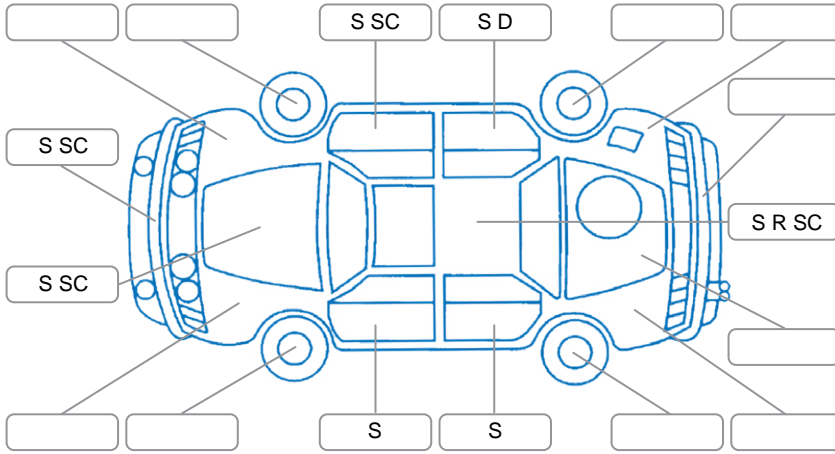

Report ID:	26,128,342	Version:	2
Created:	07 Apr 2026		

Make:	Toyota	Model:	Rav4
Body Style:	SUV	Year:	2021
Rego No.:	NKA353	Rego Expiry:	22 Jun 2026
WoF Expiry:	09 Apr 2027	Odometer:	138,385 Kms
Good No.:	26128342	VIN:	JTMBW3FV30D100629
Next Service:	149,000 Kms	Service History:	Yes

Key

S = Scratch R = Rust C = Crack * = Decals W = Significant scuffs
 D = Dent PT = Paint defect P = Pin dent SC = Stone Chips

Note: some defects and blemishes may not be displayed in the diagram

Body Inspection Comments

Conditions During Body Inspection: Dry

Under Carriage and Under Bonnet Inspection Comments

Interior Comments

Seats:	Average
Carpets:	Average
Panels:	Average
Dashboard:	Average

General Comments

Road Conditions During Test Drive	Dry		
Engine Timing Mechanism	Timing Chain		
Evidence of Cam Belt Replacement	<input type="checkbox"/> Yes	<input type="checkbox"/> No	Kms
Inspected by:	Gary Adams		
Published by:	Amanda Loader		
Inspection Date:	30 Mar 2026		