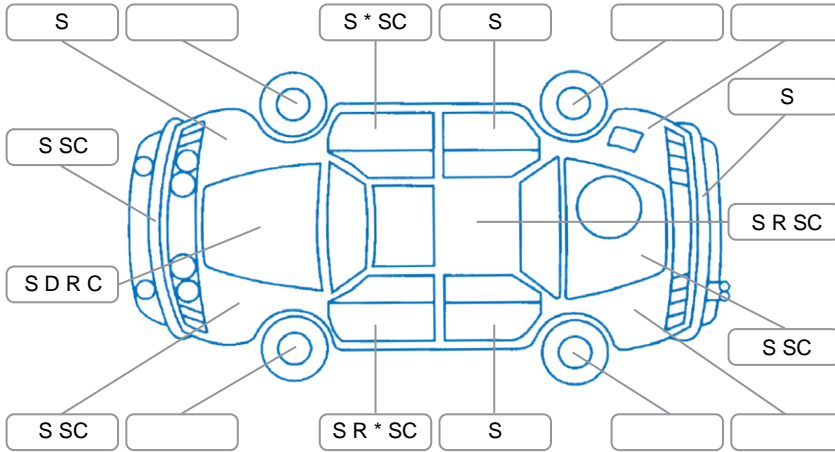

Report ID:	26,128,326	Version:	3
Created:	31 Mar 2026		

Make:	Hyundai	Model:	Santa FE
Body Style:	SUV	Year:	2022
Rego No.:	RRQ246	Rego Expiry:	27 Aug 2026
WoF Expiry:	24 Feb 2027	Odometer:	185,938 Kms
Good No.:	26128326	VIN:	KMHS281HWNU423125
Next Service:	187,000 Kms	Service History:	Yes

Key

S = Scratch R = Rust C = Crack * = Decals W = Significant scuffs
 D = Dent PT = Paint defect P = Pin dent SC = Stone Chips

Note: some defects and blemishes may not be displayed in the diagram

Body Inspection Comments

Conditions During Body Inspection: Wet

Under Carriage and Under Bonnet Inspection Comments

Interior Comments

Seats:	Average
Carpets:	Average
Panels:	Average
Dashboard:	Average

General Comments

Road Conditions During Test Drive	Wet
Engine Timing Mechanism	Cambelt
Evidence of Cam Belt Replacement	<input type="checkbox"/> Yes <input checked="" type="checkbox"/> No Kms
Inspected by:	Gary Adams
Published by:	Amanda Loader
Inspection Date:	30 Mar 2026