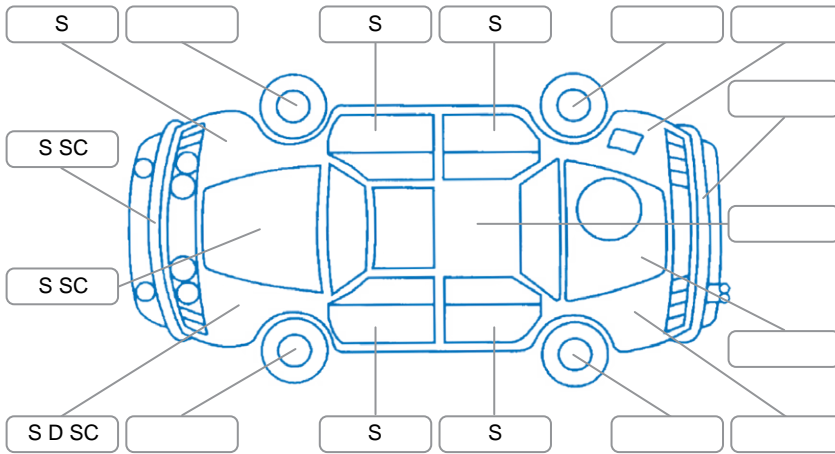

Report ID:	26,128,319	Version:	1
Created:	24 Mar 2026		

Make:	Toyota	Model:	Corolla
Body Style:	Hatchback	Year:	2016
Rego No.:	NMT962	Rego Expiry:	04 Nov 2026
WoF Expiry:	03 Sep 2026	Odometer:	192,830 Kms
Good No.:	26128319	VIN:	JTNKU3JE30J534804
Next Service:	205,000 Kms	Service History:	Yes

Key
 S = Scratch R = Rust C = Crack * = Decals W = Significant scuffs
 D = Dent PT = Paint defect P = Pin dent SC = Stone Chips

Note: some defects and blemishes may not be displayed in the diagram

Body Inspection Comments

Air conditioning and heating systems along with reverse camera ok.
 Rhf park light nw.
 Rear wiper smears

Road Conditions During Test Drive: Dry

Engine Timing Mechanism: Timing Chain

Evidence of Cam Belt Replacement: Yes No Kms