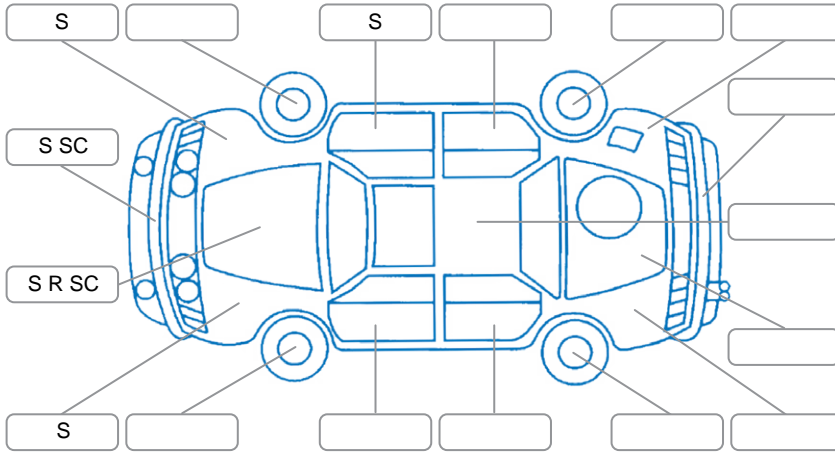

Report ID:	26,128,293	Version:	1
Created:	27 Mar 2026		

Make:	Ford	Model:	Ranger
Body Style:	Utility	Year:	2022
Rego No.:	PAR202	Rego Expiry:	02 Aug 2026
WoF Expiry:	04 Mar 2027	Odometer:	68,788 Kms
Good No.:	26128293	VIN:	MPBUMFF60MX378332
Next Service:	75,000 Kms	Service History:	Yes

Key

S = Scratch R = Rust C = Crack * = Decals W = Significant scuffs
 D = Dent PT = Paint defect P = Pin dent SC = Stone Chips

Note: some defects and blemishes may not be displayed in the diagram

Body Inspection Comments