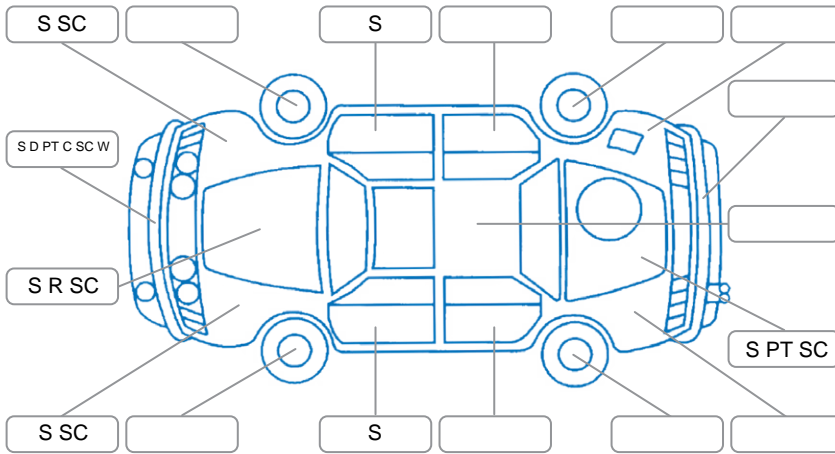

Report ID:	26,128,286	Version:	3
Created:	08 Apr 2026		

Make:	Honda	Model:	Vezel
Body Style:	Wagon	Year:	2014
Rego No.:	NRL40	Rego Expiry:	10 Aug 2023
WoF Expiry:	17 Nov 2024	Odometer:	201,119 Kms
Good No.:	26128286	VIN:	7AT08GDHX21037445
Next Service:	overdue	Service History:	Yes

**Key**

S = Scratch    R = Rust    C = Crack    \* = Decals    W = Significant scuffs  
 D = Dent    PT = Paint defect    P = Pin dent    SC = Stone Chips

Note: some defects and blemishes may not be displayed in the diagram

**Body Inspection Comments**

Both front tires bald on inner edge and RHF on outer also.  
 Front bumper damaged badly.  
 Stone chips scratched scuffed dents all over

Conditions During Body Inspection    Dry