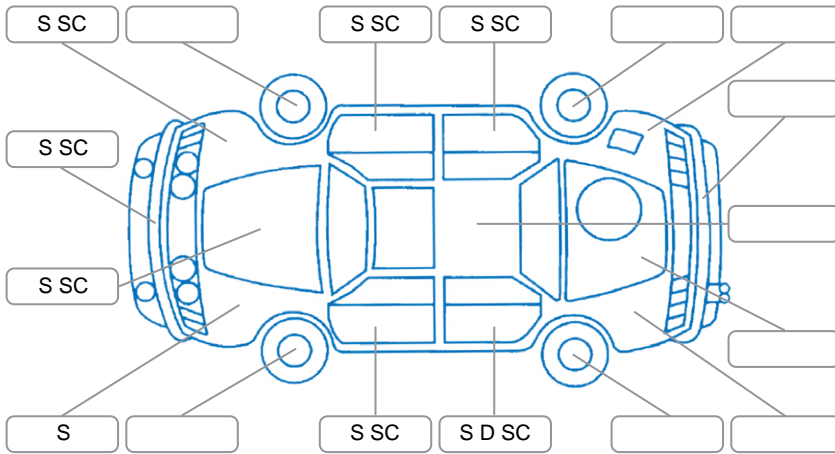

Report ID:	26,128,264	Version:	3
Created:	16 Jun 2026		

Make:	Volkswagen	Model:	Amarok
Body Style:	Utility	Year:	2019
Rego No.:	MBE347	Rego Expiry:	09 Jul 2026
WoF Expiry:	20 Aug 2026	Odometer:	124,714 Kms
Good No.:	26128264	VIN:	WV1ZZZ2HZJA049510
Next Service:	134,700 Kms	Service History:	Yes

Key
 S = Scratch R = Rust C = Crack * = Decals W = Significant scuffs
 D = Dent PT = Paint defect P = Pin dent SC = Stone Chips

Note: some defects and blemishes may not be displayed in the diagram

Body Inspection Comments

Tow eye cover missing.
 Underbelly surface rust on chassis.
 Deck sideboard bending outwards

Conditions During Body Inspection Wet

Under Carriage and Under Bonnet Inspection Comments

Interior Comments

Seats:	marks
Carpets:	Average
Panels:	scratches scuffs
Dashboard:	Average