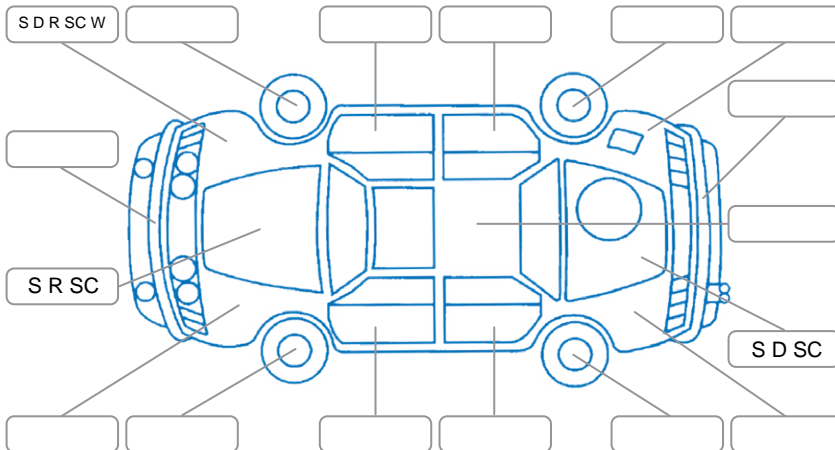

Report ID:	26,128,255	Version:	3
Created:	16 Apr 2026		

Make:	Hyundai	Model:	Iload
Body Style:	Van	Year:	2020
Rego No.:	MYW210	Rego Expiry:	27 Jul 2026
WoF Expiry:	19 Jul 2026	Odometer:	162,802 Kms
Good No.:	26128255	VIN:	KMFWBX7KLLU105638
Next Service:	172,000 Kms	Service History:	Yes

Key
 S = Scratch R = Rust C = Crack * = Decals W = Significant scuffs
 D = Dent PT = Paint defect P = Pin dent SC = Stone Chips

Note: some defects and blemishes may not be displayed in the diagram

Body Inspection Comments

Front bumper poor fit

Conditions During Body Inspection	Dry
-----------------------------------	-----

Under Carriage and Under Bonnet Inspection Comments

Battery failed.

Interior Comments

Seats:	marks
Carpets:	hole driver footwell
Panels:	scratches scuffs
Dashboard:	Average