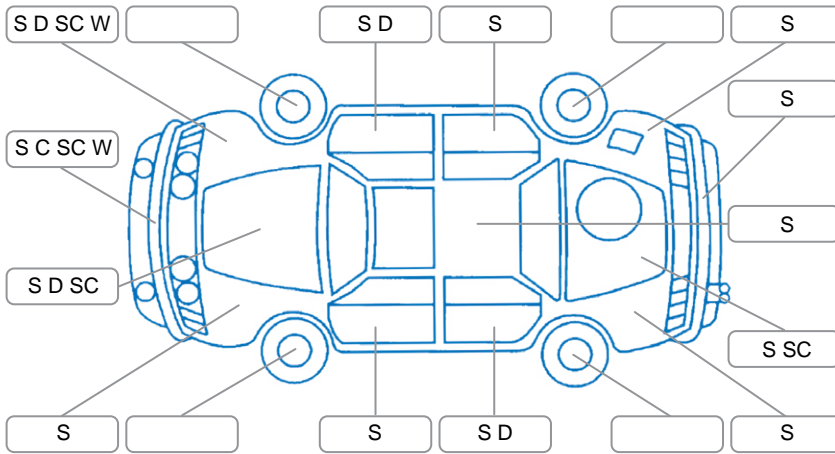

Report ID:	26,128,217	Version:	2
Created:	14 Apr 2026		

Make:	Holden	Model:	Colorado
Body Style:	Utility	Year:	2019
Rego No.:	MCK527	Rego Expiry:	23 Nov 2025
WoF Expiry:	05 Sep 2026	Odometer:	123,920 Kms
Good No.:	26128217	VIN:	MMU148LK0KH653785
Next Service:	due now	Service History:	Yes

Key
 S = Scratch R = Rust C = Crack * = Decals W = Significant scuffs
 D = Dent PT = Paint defect P = Pin dent SC = Stone Chips

Note: some defects and blemishes may not be displayed in the diagram

Body Inspection Comments