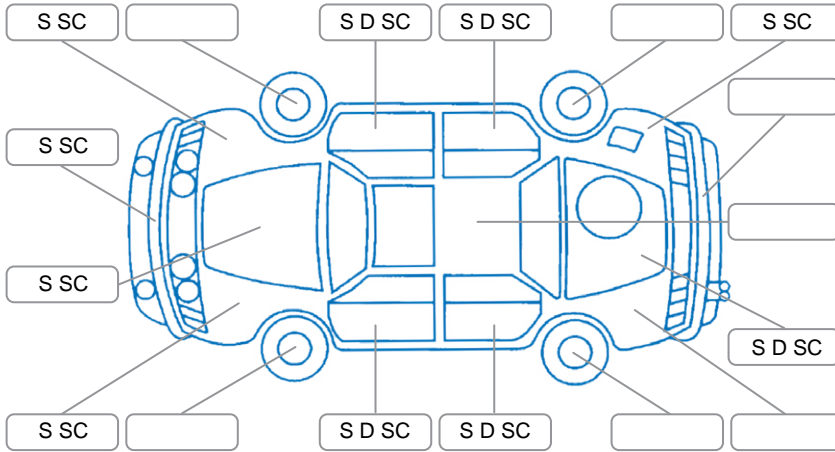

Report ID:	26,128,201	Version:	9
Created:	19 May 2026		

Make:	Toyota	Model:	Hilux
Body Style:	Utility	Year:	2022
Rego No.:	PBZ856	Rego Expiry:	25 Feb 2023
WoF Expiry:	18 May 2027	Odometer:	162,938 Kms
Good No.:	26128201	VIN:	MR0BA3CD100141117
Next Service:	overdue	Service History:	Yes

Key

S = Scratch R = Rust C = Crack * = Decals W = Significant scuffs
 D = Dent PT = Paint defect P = Pin dent SC = Stone Chips

Note: some defects and blemishes may not be displayed in the diagram

Body Inspection Comments