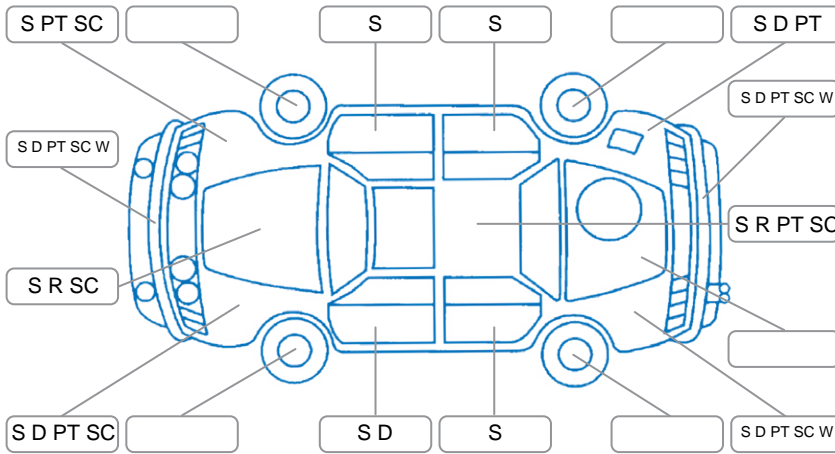

Report ID:	26,128,096	Version:	2
Created:	21 Apr 2026		

Make:	Nissan	Model:	Skyline
Body Style:	Sedan	Year:	2008
Rego No.:	MKN75	Rego Expiry:	09 Jan 2027
WoF Expiry:	02 Sep 2026	Odometer:	167,959 Kms
Good No.:	26128096	VIN:	7AT0DH12X19301055
Next Service:		Service History:	No

**Key**

S = Scratch    R = Rust    C = Crack    \* = Decals    W = Significant scuffs  
 D = Dent    PT = Paint defect    P = Pin dent    SC = Stone Chips

Note: some defects and blemishes may not be displayed in the diagram

**Body Inspection Comments**

Bodywork and paint work poor.  
 Front and rear bumper damage.  
 LHR lens smashed

Conditions During Body Inspection	Dry
-----------------------------------	-----

**Under Carriage and Under Bonnet Inspection Comments**