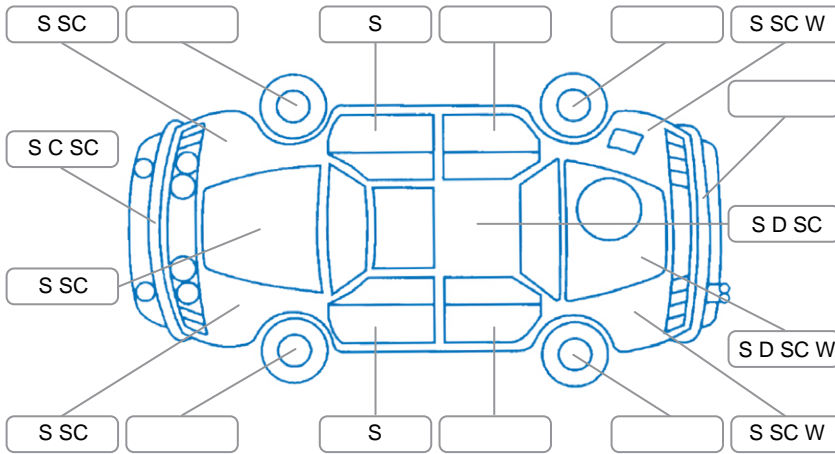

Report ID:	26,128,083	Version:	1
Created:	24 Mar 2026		

Make:	Mazda	Model:	Bt-50
Body Style:	Utility	Year:	2020
Rego No.:	NDY602	Rego Expiry:	12 Feb 2027
WoF Expiry:	04 Aug 2026	Odometer:	104,980 Kms
Good No.:	26128083	VIN:	MMOUR0YG100037594
Next Service:	113,000 Kms	Service History:	Yes

**Key**

S = Scratch    R = Rust    C = Crack    \* = Decals    W = Significant scuffs  
 D = Dent    PT = Paint defect    P = Pin dent    SC = Stone Chips

Note: some defects and blemishes may not be displayed in the diagram

**Body Inspection Comments**

- Front bumper poor.
- Paintwork faded and decals.
- Dented C pillar.
- Rear bumper trim poor fit

Conditions During Body Inspection    Dry

**Under Carriage and Under Bonnet Inspection Comments**