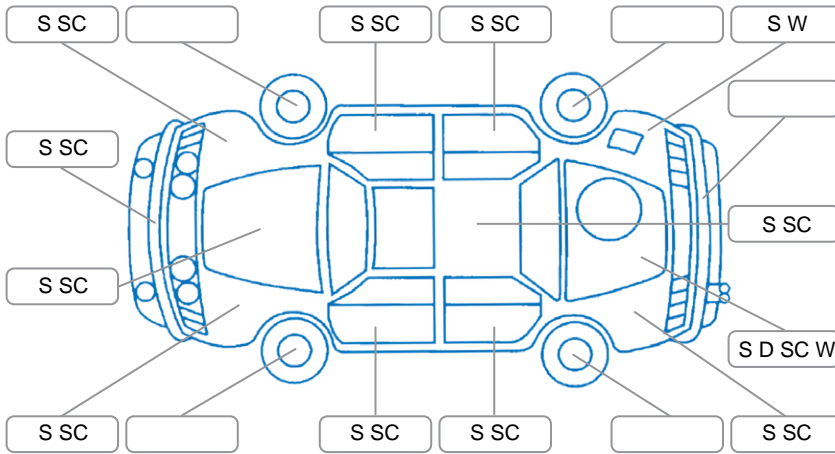

Report ID:	26,128,077	Version:	2
Created:	25 Mar 2026		

Make:	Mazda	Model:	Bt-50
Body Style:	Utility	Year:	2020
Rego No.:	MSH777	Rego Expiry:	20 Aug 2026
WoF Expiry:	25 Mar 2027	Odometer:	105,607 Kms
Good No.:	26128077	VIN:	MMOUR0YG100059384
Next Service:	111,000 KMS	Service History:	Yes

Key
 S = Scratch R = Rust C = Crack * = Decals W = Significant scuffs
 D = Dent PT = Paint defect P = Pin dent SC = Stone Chips

Note: some defects and blemishes may not be displayed in the diagram

Body Inspection Comments

Conditions During Body Inspection: Dry

Under Carriage and Under Bonnet Inspection Comments

Battery passed

Interior Comments

Seats:	driver hole
Carpets:	Average
Panels:	Average
Dashboard:	Average

General Comments