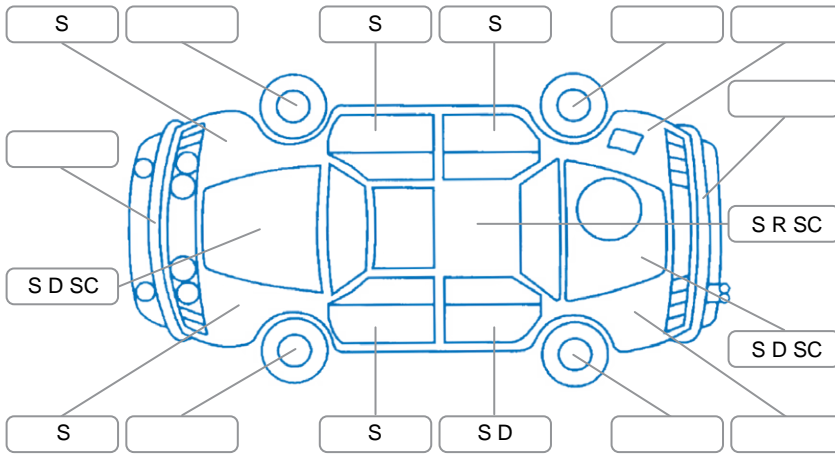

Report ID:	26,128,049	Version:	2
Created:	08 Apr 2026		

Make:	Toyota	Model:	Hiace
Body Style:	Van	Year:	2021
Rego No.:	NHK505	Rego Expiry:	15 May 2026
WoF Expiry:	22 Apr 2027	Odometer:	68,031 Kms
Good No.:	26128049	VIN:	JTFTA3AP508022138
Next Service:	75,000 Kms	Service History:	Yes

Key
 S = Scratch R = Rust C = Crack * = Decals W = Significant scuffs
 D = Dent PT = Paint defect P = Pin dent SC = Stone Chips

Note: some defects and blemishes may not be displayed in the diagram

Body Inspection Comments

Lhf tire bald outer edge. Lichen on roof

Conditions During Body Inspection

Wet

Under Carriage and Under Bonnet Inspection Comments

Interior Comments

Seats:	Average
Carpets:	Average
Panels:	Average
Dashboard:	Average