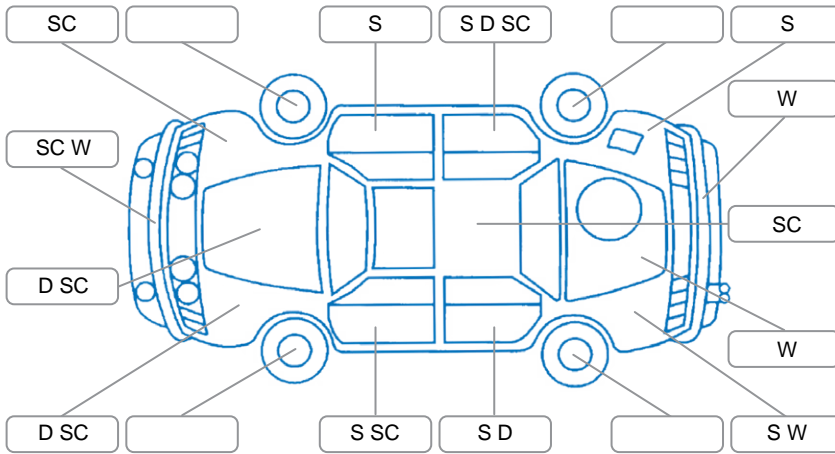

Report ID:	26,127,911	Version:	2
Created:	28 Apr 2026		

Make:	Mazda	Model:	Axela
Body Style:	Sedan	Year:	2014
Rego No.:	RBZ799	Rego Expiry:	08 Mar 2026
WoF Expiry:		Odometer:	125,062 Kms
Good No.:	26127911	VIN:	7AT0C13JX25104210
Next Service:	121,724 Kms	Service History:	Yes

### Key

S = Scratch    R = Rust    C = Crack    \* = Decals    W = Significant scuffs  
 D = Dent    PT = Paint defect    P = Pin dent    SC = Stone Chips

Note: some defects and blemishes may not be displayed in the diagram

### Body Inspection Comments

No spare or inflation kit provided.  
 Rear tyres do not match RR directional LR symmetrical.  
 LF tyre worn inner edge.

Conditions During Body Inspection	Dry
-----------------------------------	-----