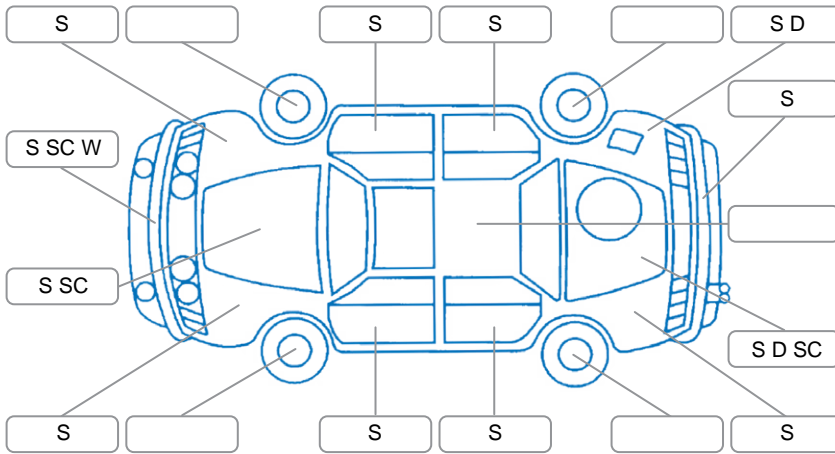

Report ID:	26,127,734	Version:	3
Created:	08 Apr 2026		

Make:	Honda	Model:	Accord
Body Style:	Sedan	Year:	2013
Rego No.:	QUG414	Rego Expiry:	06 Apr 2026
WoF Expiry:	06 Oct 2026	Odometer:	159,210 Kms
Good No.:	26127734	VIN:	7AT08G13X22004308
Next Service:	164,000 Kms	Service History:	Yes

### Key

S = Scratch    R = Rust    C = Crack    \* = Decals    W = Significant scuffs  
 D = Dent    PT = Paint defect    P = Pin dent    SC = Stone Chips

Note: some defects and blemishes may not be displayed in the diagram