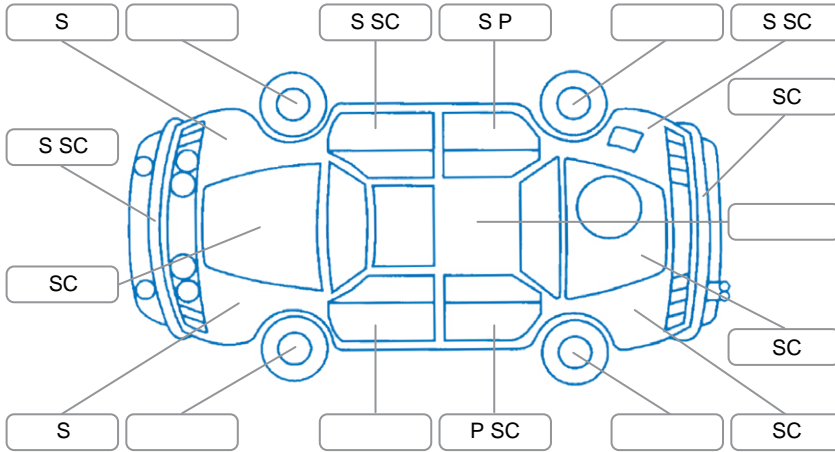

Report ID:	26,117,971	Version:	2
Created:	08 May 2026		

Make:	Mahindra	Model:	XUV
Body Style:	SUV	Year:	2019
Rego No.:	MKF277	Rego Expiry:	11 Nov 2025
WoF Expiry:	08 Nov 2025	Odometer:	104,842 Kms
Good No.:	26117971	VIN:	MA1YV2LDVK6F77982
Next Service:	110,000 Kms	Service History:	No

Key

S = Scratch R = Rust C = Crack * = Decals W = Significant scuffs
 D = Dent PT = Paint defect P = Pin dent SC = Stone Chips

Note: some defects and blemishes may not be displayed in the diagram

Body Inspection Comments

Rear Tyres Mismatch (WOF fail)

Conditions During Body Inspection

Dry

Under Carriage and Under Bonnet Inspection Comments

Engine Oil Leak, Further Investigation Required

Interior Comments

Seats:	Poor
Carpets:	Average
Panels:	Average
Dashboard:	Average